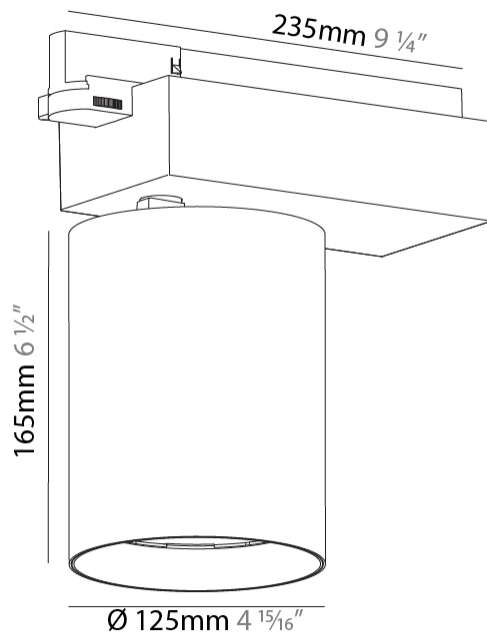

GENERAL

Series: Centriq
Subseries: Centriq 125
Brand: Prolicht
Division: Architectural
Mounting Type: Track
Mounting Location: Ceiling
Subcategory: Spots

PHYSICAL

Shape: Cylinder
Diameter (mm): 125
Diameter (in): 4 ¹⁵/₁₆
Length (mm): 235
Length (in): 9 ¹/₄
Height (mm): 165
Height (in): 6 ¹/₂
Light Distribution: Adjustable / Direct
Fixture Finish: SSR / BKV / CWI / CRY / HAB / LAG / UFT / ITA / RUA / RUR / MIC / FTG / MYG / TWT / LOD / PUS / FRO / FUP / KIA / POP / BLS / SPG / MEY / GOH / GUM / CHC / COM / ABZ / JAG / OBR / MOS / ROR
Fixture Material: Aluminum

ELECTRICAL

Lamp Type: LED (Zhaga Standard)
Input Wattage (W): 23.1
Total Output Wattage (W): 21
Dimming: Tri-Mode (Non-Dimming and Phase Dimming (120Vac only) and 0-10V Dimming)
Driver Included: Yes
Driver Location: Integrated
Driver Type: Constant Current - Universal
Driver Class: Class 2
Input Voltage (V): 120 - 277
Constant Current (MA): 700

LED

Number of LEDs: 1
Color Temperature (°K): 2700 / 3000 / 3500 / 4000
Max. Delivered Lumen (lm): 1440 / 1490 / 1568 / 1600
Nominal Lumen (lm): 1853 / 1923 / 2021
CRI: >90 CRI
Lamp Life (hrs): 50000

OPTICAL

Beam Angle: 8
Adjustability: Rotational 340°; Tilt 90°

RATINGS AND CERTIFICATIONS

Certified By: Certified for North American Standards
IP rating: IP20